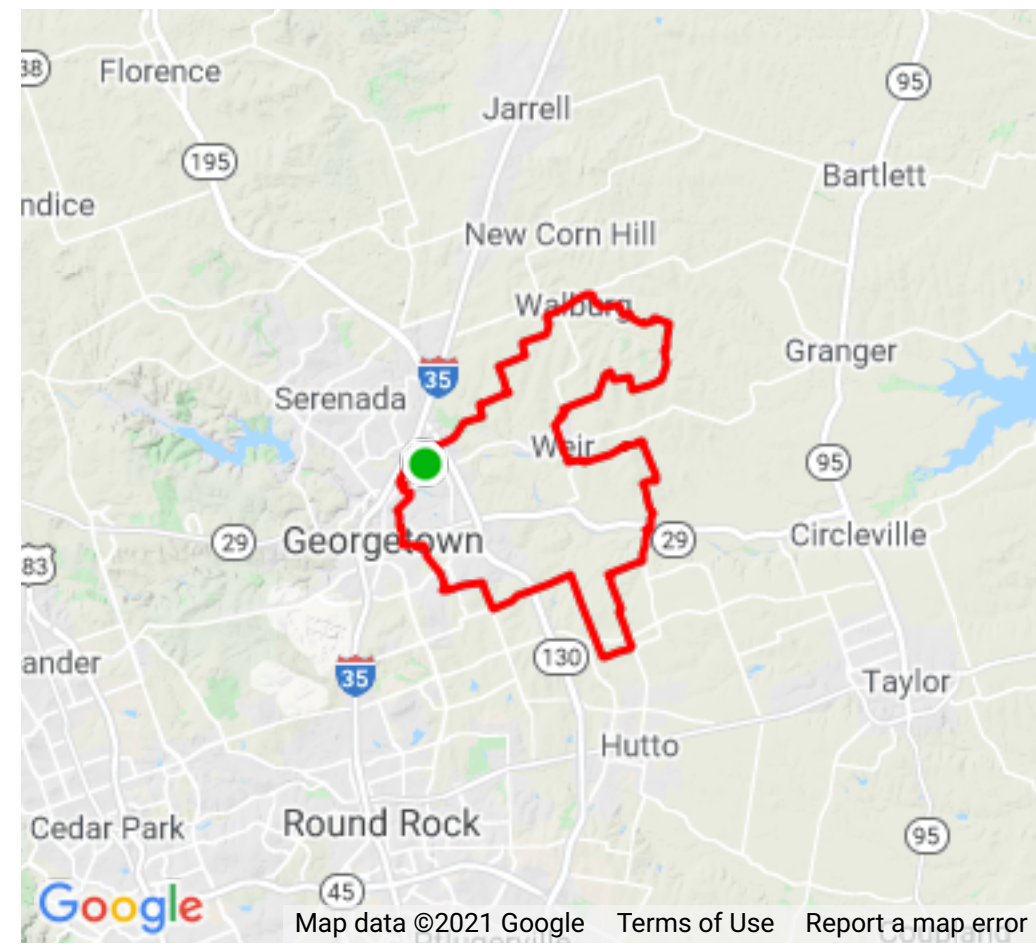

GT8_Rentsch_Weir_Walburg

https://www.strava.com/routes/2811401951370475766

44.88 mi

Distance

1,585 ft

Elevation Gain

Road

Ride Type

Est. Moving Time: 2:41:11

Route recommendations may be incomplete and/or inaccurate and may contain sections of private land and/or sections of terrain that could be challenging or hazardous. Always use your best judgement about the safety of road and trail conditions and follow traffic and property laws. Est. Moving Time based on your avg speed of 16.7 mi/h over last 4 weeks

DIRECTION	DISTANCE (miles)
Proceed onto Northeast Inner Loop	0.0
Left onto County Road 151	0.0
Proceed onto County Road 151	0.4
Left onto North Austin Avenue	0.5
Proceed onto North Austin Avenue	1.1
Left onto Parkview Drive	1.1
Right onto Gann Street	1.2
Continue on River Haven Drive	1.4
Proceed onto River Haven Drive	1.6
Right onto San Gabriel Park Circle	1.6
Continue on North College Street	1.6
Proceed onto North College Street	1.8
Left onto Holly Street	2.4
Proceed onto Holly Street	2.5
Continue on South Holly Street	2.7
Continue on Holly Street	2.9
Left onto East 7th Street	3.0
Right onto Maple Street	3.0
Proceed onto Maple Street	3.2
Left onto East 15th Street	3.6
Proceed onto East 15th Street	3.6
Right onto Hutto Road	3.9
Left onto East 18th Street	4.1
Right onto Southwestern Boulevard	4.3
Proceed onto Southwestern Boulevard	4.5
Proceed onto Southwestern Boulevard	5.9
Left onto Sam Houston Avenue	5.9

Right onto Bell Gin Road	7.2
Continue on County Road 104	7.4
Left onto County Road 105	8.1
Proceed onto County Road 105	9.9
Right onto County Road 100	10.7
Proceed onto County Road 100	12.9
Proceed onto County Road 100	13.9
Left onto County Road 130	14.4
Proceed onto County Road 130	14.6
Proceed onto County Road 130	16.8
Right onto County Road 131	16.9
Proceed onto County Road 131	17.7
Left onto FM 1660	18.0
Right onto Old Highway 29	19.0
Continue on County Road 126	19.2
Proceed onto County Road 126	19.6
Right onto County Road 191	20.6
Proceed onto County Road 191	20.7
Left onto County Road 127	21.0
Proceed onto County Road 127	21.3
Left onto County Road 124	22.2
Left onto null	22.8
Proceed onto null	22.9
Continue on County Road 124	22.9
Right onto County Road 120	24.9
Continue on Farm-to-Market Road 1105	25.5
Proceed onto Farm-to-Market Road 1105	25.5
Right onto County Road 155	26.4
Proceed onto County Road 155	26.4
Right onto Farm-to-Market Road 1105	26.5
Right onto County Road 153	26.9
Proceed onto County Road 153	27.6
Right onto County Road 156	28.6
Proceed onto County Road 156	29.2
Left onto County Road 327	30.0
Left onto County Road 328	31.0
Proceed onto County Road 328	31.2
Left onto County Road 329	32.8
Proceed onto County Road 329	34.1
Left onto Farm-to-Market Road 972	36.0
Proceed onto Farm-to-Market Road 972	36.9
Continue on County Road 150	37.5
Proceed onto County Road 150	38.1
Left onto County Road 140	40.2
Proceed onto County Road 140	40.6
Right onto County Road 152	41.1
Proceed onto County Road 152	44.0
Right onto County Road 151	44.5
Arrive at Finish	44.8